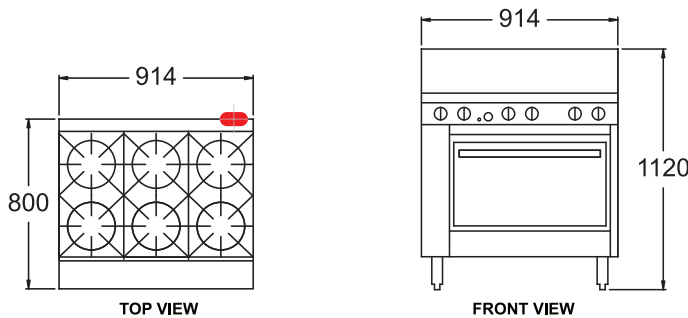

PF-6-28

Griddle Options:

GAS INLET 3/4" BSP

1. **Other options:**
2. All ovens available in fan forced or fan convection format.
   - All ovens available in electric with gas cooktop.
   - Flame Failure on open burners.
   - Glass door to oven.

- Castors.
- Drop-on Griddle.
- Drop-on Char grill.

GOLDSTEIN ESWOOD

Established 1911 • Proudly Australian Made

211-213 Woodpark Rd, Smithfield NSW 2164
Telephone: 1800 013 123 Facsimile: (02) 9604 5420
Email: sales@goldsteineswood.com.au

Proudly Distributed By

"Serving those who serve the best for 100 years"