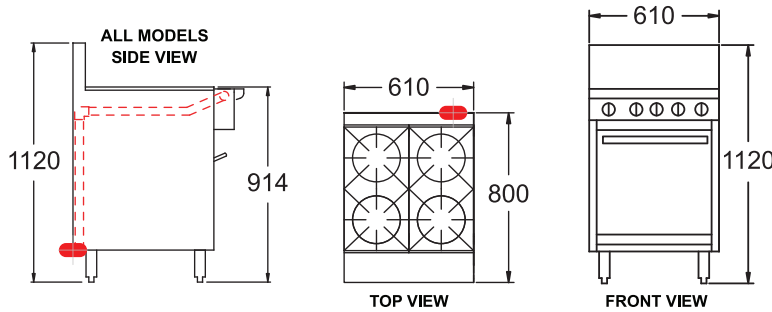

goldsteineswood.com.au

PF-4-20

Griddle Options:

MODEL: PF-4-20 Specifications:

Dimensions (WxDxH):	610 x 800 x 1120 mm
Working Height:	914 mm
Oven Size (WxDxH):	505 x 560 x 355 mm
Weight:	129 kg
Packed:	0.5 m ³
Gas Connection:	19 mm
Rating:	134 mj
Burners:	Up to 4

PF-4-28

MODEL: PF-4-28 Specifications:

Dimensions (WxDxH):	820 x 800 x 1120 mm
Working Height:	914 mm
Oven Size (WxDxH):	711 x 560 x 355 mm
Weight:	135 kg
Packed:	0.7 m ³
Gas Connection:	19 mm
Rating:	138 mj
Burners:	4