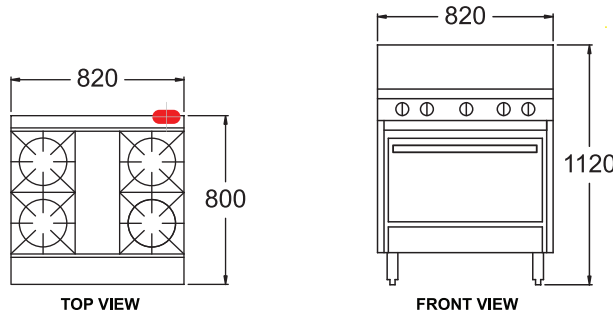

goldsteineswood.com.au

PF-4-20

Griddle Options:

MODEL: PF-4-20 Specifications:

Dimensions (WxDxH):	610 x 800 x 1120 mm
Working Height:	914 mm
Oven Size (WxDxH):	505 x 560 x 355 mm
Weight:	129 kg
Packed:	0.5 m ³
Gas Connection:	19 mm
Rating:	134 mj
Burners:	Up to 4

PF-4-28

MODEL: PF-4-28 Specifications:

Dimensions (WxDxH):	820 x 800 x 1120 mm
Working Height:	914 mm
Oven Size (WxDxH):	711 x 560 x 355 mm
Weight:	135 kg
Packed:	0.7 m ³
Gas Connection:	19 mm
Rating:	138 mj
Burners:	4